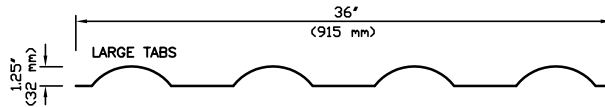

Ideal roofing

Company Limited, Manufacturers
1418, Michael St., Ottawa, Ont. K1B 3R2

Panel Closure Strips
(E.P.D.M. Material)

MONTECIANO™

Lightweight cladding

NOTES:
LARGE TABS
(SELF-ADHESIVE)
SMALL TABS
(NON-ADHESIVE)