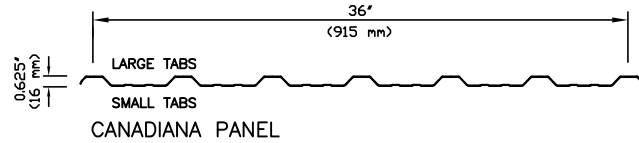

Ideal roofing

Company Limited, Manufacturers
1418, Michael St., Ottawa, Ont. K1B 3R2

Panel Closure Strips
(E.P.D.M. Material)

MONTECIANO™

Lightweight cladding

NOTES:
LARGE TABS
(SELF-ADHESIVE)
SMALL TABS
(NON-ADHESIVE)