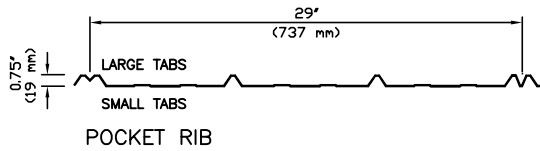

Ideal roofing

Company Limited, Manufacturers
1418, Michael St., Ottawa, Ont. K1B 3R2

Panel Closure Strips
(E.P.D.M. Material)

MONTECIANO™

Lightweight cladding

NOTES:
LARGE TABS
(SELF-ADHESIVE)
SMALL TABS
(NON-ADHESIVE)