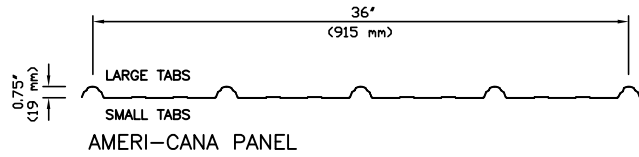

Ideal roofing

Company Limited, Manufacturers
1418, Michael St., Ottawa, Ont. K1B 3R2

Panel Closure Strips
(E.P.D.M. Material)

MONTECIANO™

Lightweight cladding

NOTES:
LARGE TABS
(SELF-ADHESIVE)
SMALL TABS
(NON-ADHESIVE)